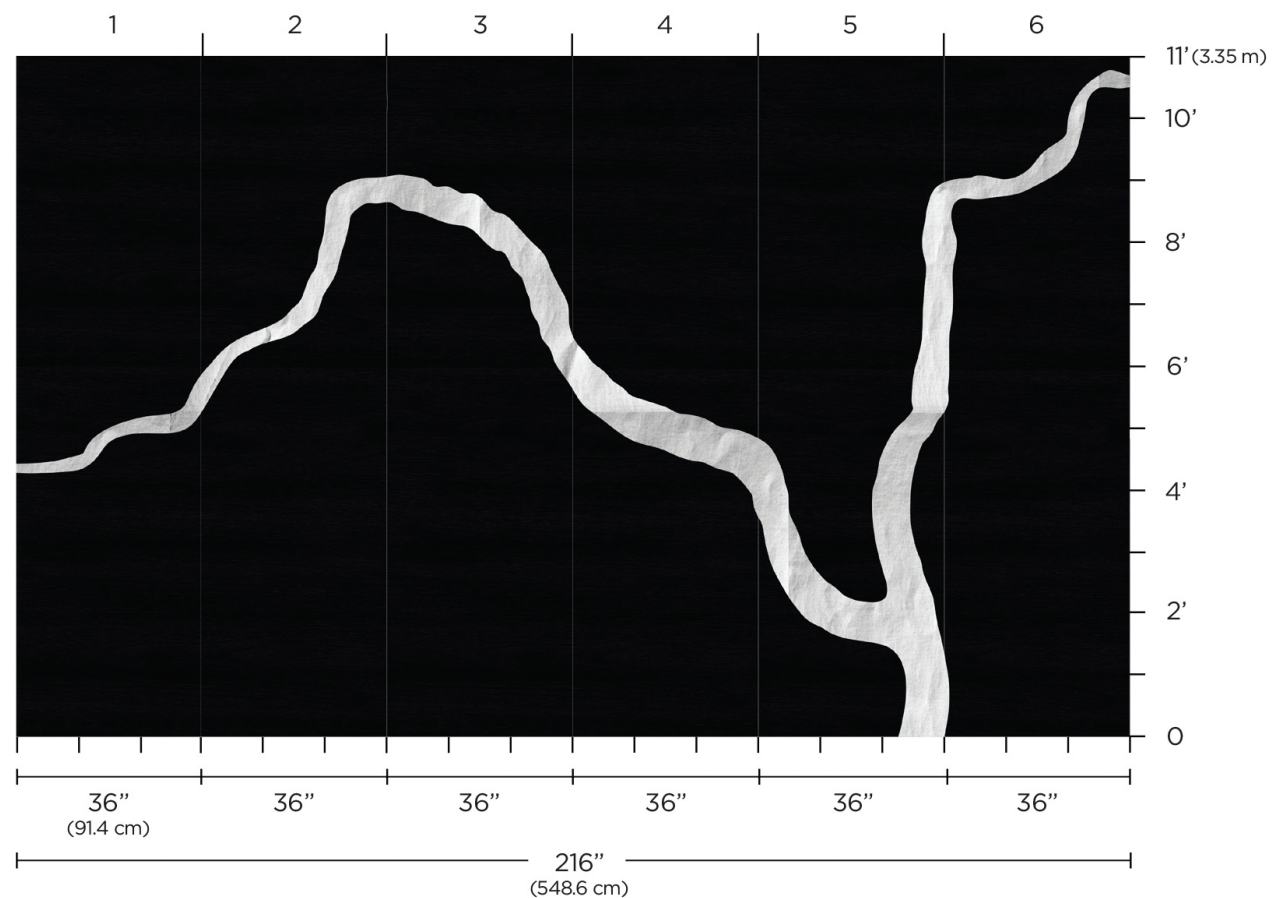

PRODUCT DETAILS

- Stock:** NJ, USA
- Production Lead Time:** 1-2 days
- Pricing:** Priced by panel. Standard pricing applies to 11' (3.35 m) mural, optional extended height 16' (4.9 m) mural available.
- Instructions:** Installation instructions and panel maps accompany all orders. Additionally, instructions may be found on the website in several other languages. A professional wallcovering installer is recommended.
- Maintenance:** Wipe Gently
- Disclaimer:** As each item is printed on natural and/or textured grounds, there may be slight variance in texture and color. This is part of the inherent beauty of the wallcovering.
- Mural Repeat:** 6 Panels
216" (548.6 cm) Horizontal
- Panel Width:** 36" (91.4 cm) Pre-Trimmed
- Panel Height:** 11 feet (3.35 m) Untrimmed*
Trim Pattern to Wall Height
- Minimum Order:** 2 Panels
- Increments:** 2 Panel increment
- Backing:** Non-Woven
- Seaming:** II - Subtle Seaming (9290)
III- Panels Beautifully (9291-9295)
- Flame Rating:** ASTM E84 Class A